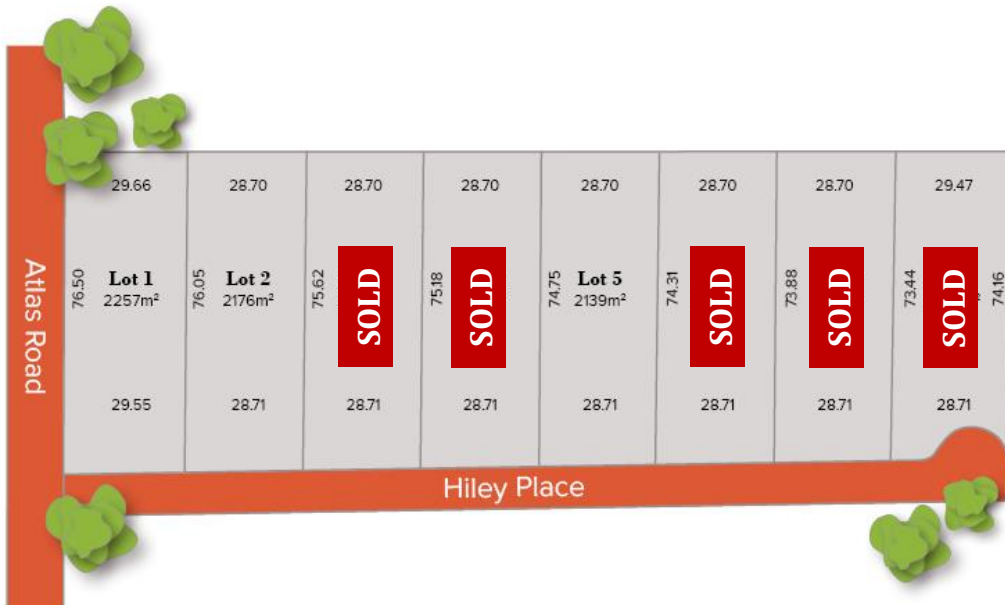

# — H I L E Y P L A C E —

Availability | May 5<sup>th</sup> 2017

	Lot	Address	Area	Status
	1	Hiley Place	2,257	Available
	2	Hiley Place	2,176	Available
	3	Hiley Place	2,164	Under contract
	4	Hiley Place	2,151	Under contract
	5	Hiley Place	2,139	Available
	6	Hiley Place	2,126	Under contract
	7	Hiley Place	2,114	Under contract
	8	Hiley Place	2,051	Under contract