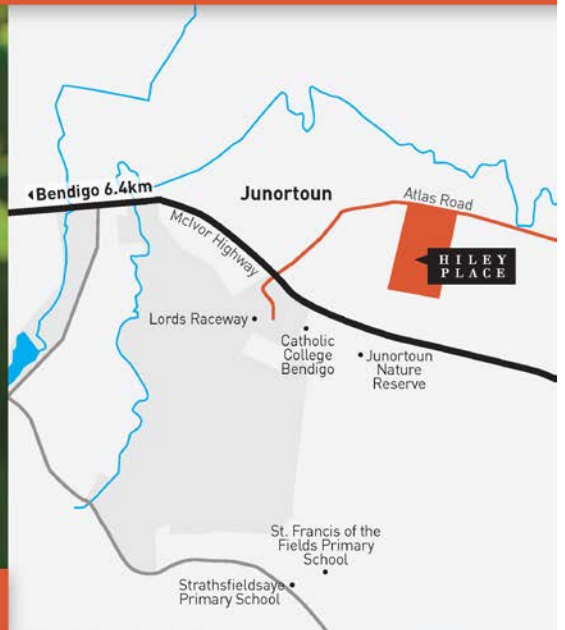

— H I L E Y P L A C E —

Availability & Pricing

Status	Lot	Address	Area	
	1	Hiley Place	2,257	Available - Make an Offer
	2	Hiley Place	2,176	SOLD
	3	Hiley Place	2,164	SOLD
	4	Hiley Place	2,151	SOLD
	5	Hiley Place	2,139	SOLD
	6	Hiley Place	2,126	SOLD
	7	Hiley Place	2,114	SOLD
	8	Hiley Place	2,051	SOLD

As at 29 January 2018

— H I L E Y P L A C E —

Exclusive release of 2,051m²+ allotments on the fringe of Bendigo

FULLY SERVICED INCLUDING GAS AND NBN

Junortoun's latest half acre lifestyle offering.

For all sales enquiries call
Rebecca 0418 579 991