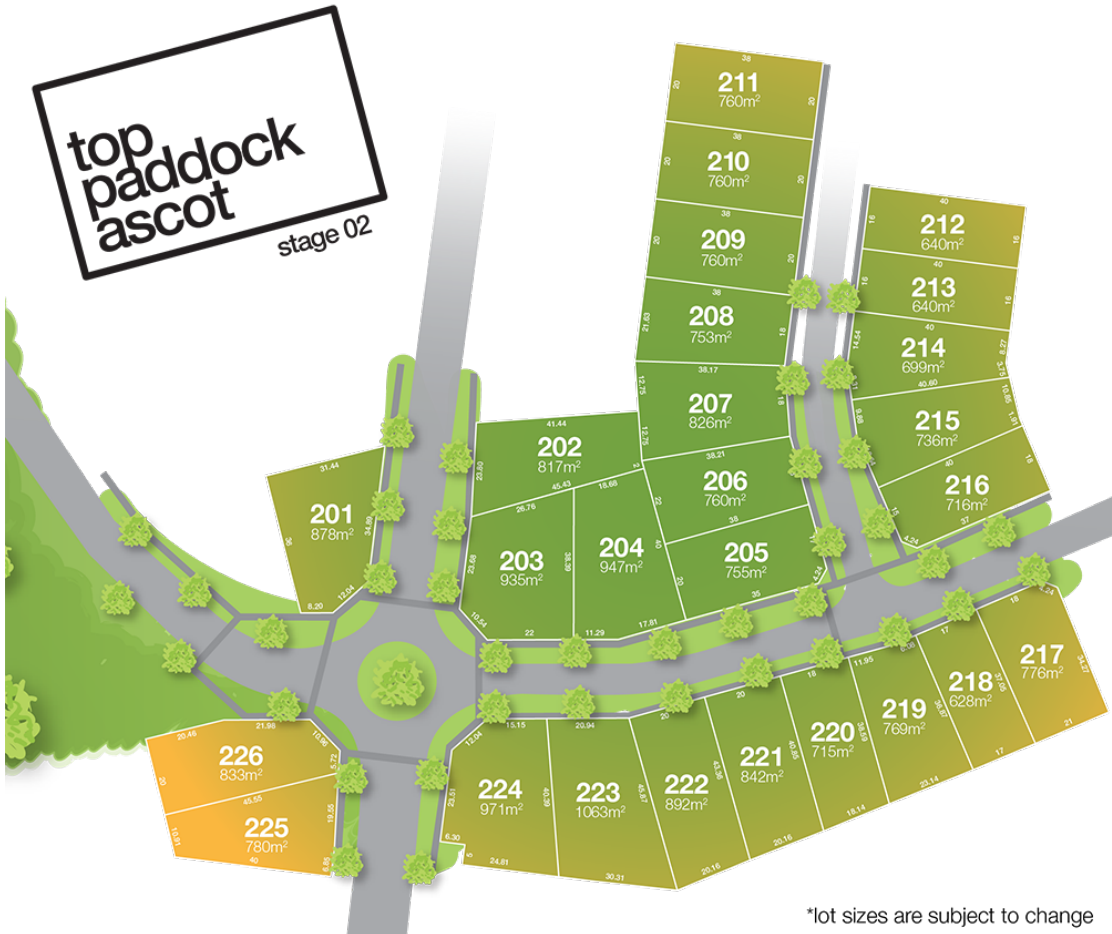

top paddock ascot

Central victoria's most
Exciting new community
For all sales enquiries call
Linda 03 5445 7800
Mark 0439 382 253