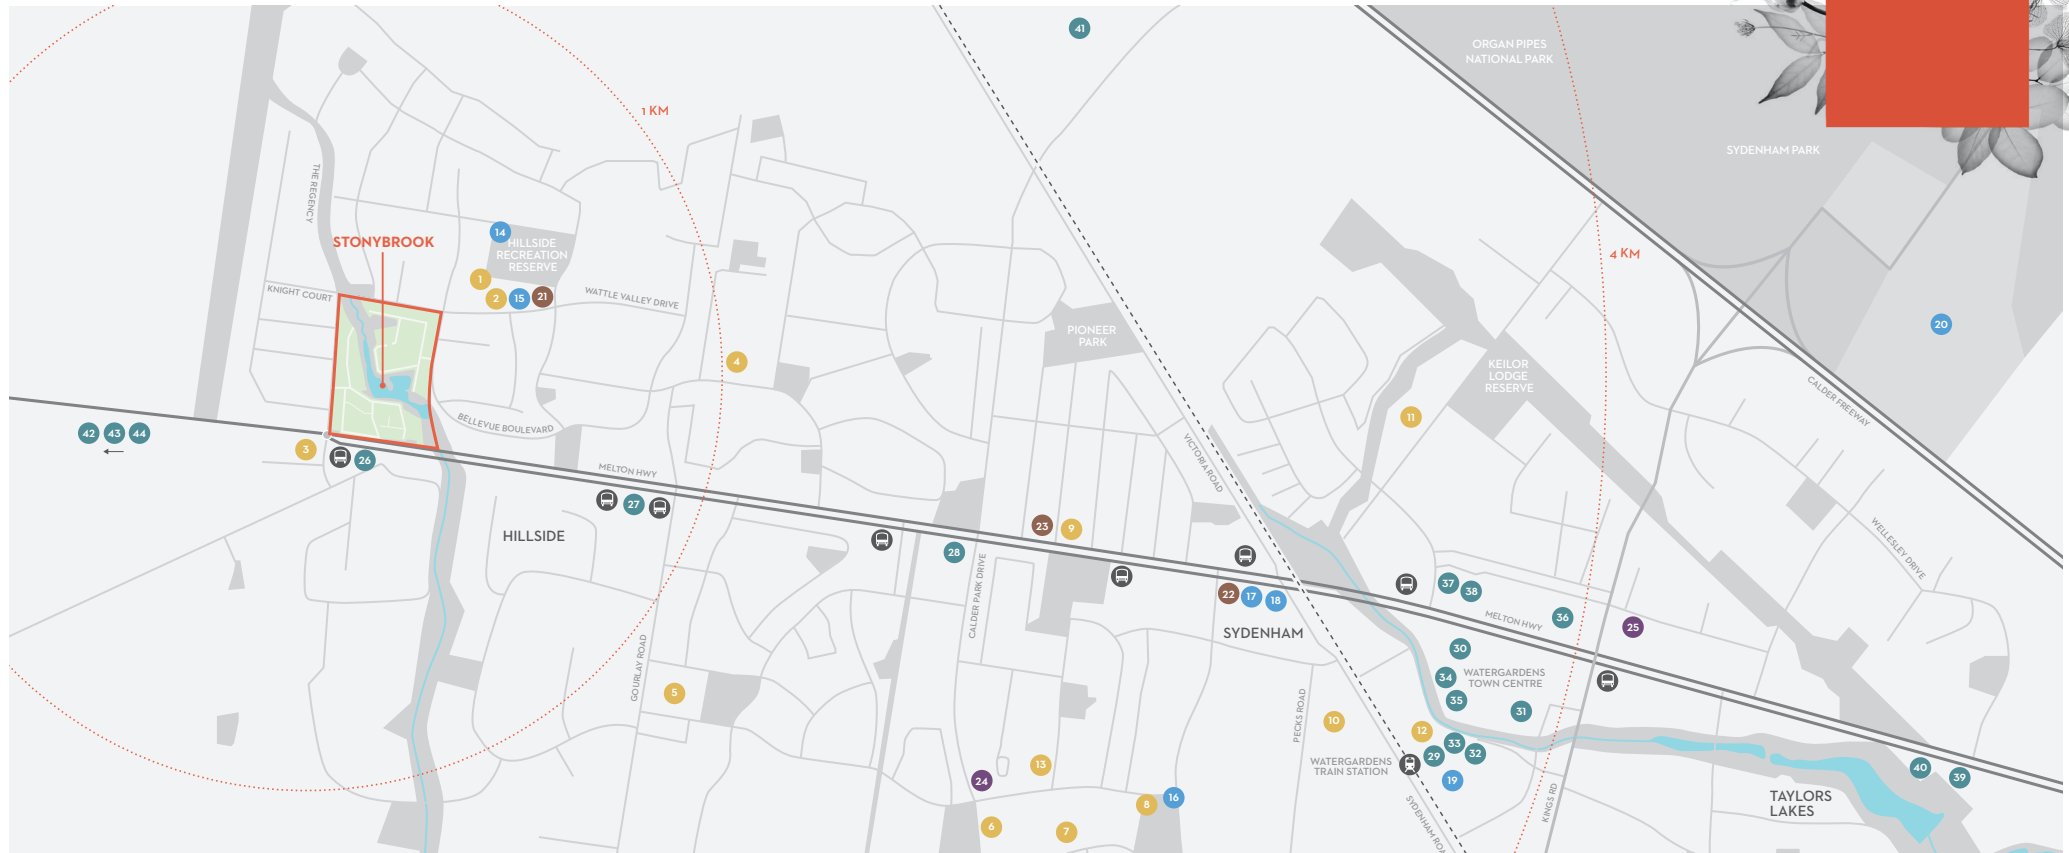

LOCATION MAP

EDUCATIONAL FACILITIES

1. SYDENHAM HILLSIDE PRIMARY SCHOOL
2. BRIGHT KIDZ CHILDCARE
3. THE SANCTUARY AT HILLSIDE CHILDCARE
4. CANA CATHOLIC PRIMARY SCHOOL
5. PARKWOOD GREEN PRIMARY SCHOOL
6. COPPERFIELD COLLEGE
7. SYDENHAM HILLSIDE PRIMARY SCHOOL
8. SYDENHAM COMMUNITY KINDERGARTEN
9. EARLY LEARNING KINDERS & CHILDCARE
10. CATHOLIC REGIONAL COLLEGE
11. OVERNEWTON ANGLICAN COMMUNITY COLLEGE
12. SYDENHAM LIBRARY
13. GOODSTART EARLY LEARNING

21. HILLSIDE MEDICAL CENTRE
22. MEDICAL ONE
23. BRIMBANK VETERINARY CLINIC

RELIGION

24. SYDENHAM BAPTIST CHURCH
25. ST. LUKE'S ANGLICAN CHURCH

SHOPS, RESTAURANTS & ENTERTAINMENT

26. UNITED CONVENIENCE AND FUEL
27. THE SUGARUM HOTEL
28. MCDONALDS
29. WATERGARDENS SHOPPING CENTRE
30. TARGET
31. COLES
32. GRILL'D
33. THE GOOD FISH CO
34. SWITCH BAR

35. HOYTS CINEMAS
36. BUNNINGS
37. OFFICEWORKS
38. HARVEY NORMAN
39. TAYLORS LAKES MARKET
40. TAYLORS LAKES RECEPTION
41. CALDER PARK THUNDERDOME
42. GALLI WINERY
43. AVANTI AT WITCHMOUNT
44. THE GAMEKEEPERS SECRET COUNTRY INN

PROXIMITY TO MELBOURNE